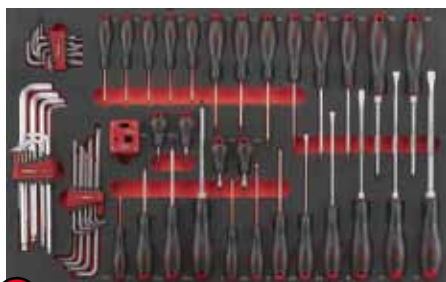

dimensions. L 95 cm x B 50 cm x H103 cm

FORCE
 PROFESSIONAL TOOLS

1 FOR F2592 schroevendraaiers + L sleutels 59dlg

2 FOR F31921A 1/4"-3/8" combinatie set 192dlg

3 FOR F41162 1/2" doppenet 116dlg

4 FOR F5505 sleutelset 50dlg 6-32mm