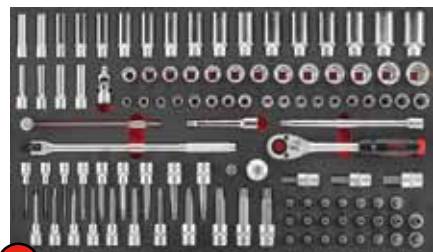

dimensions. L 95 cm x B 50 cm x H103 cm

Can you feel the "Force"

1 FOR F32031 1/4"-3/8" combinatieset 203dlg

5 FOR F5522 sleutelset 63dlg

2 FOR F41062 doppenset 1/2" 106dlg

6 FOR F6342 doppenset 3/4" 34 dlg 17-50mm