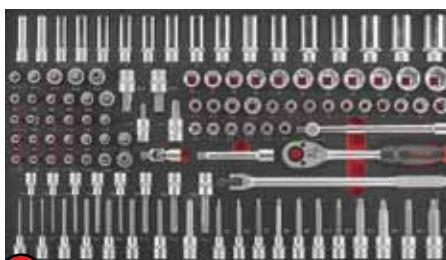

dimensions. L 95 cm x B 50 cm x H103 cm

FORCE
 PROFESSIONAL TOOLS

1 FOR F2592 schroevendraaiers + L sleutels 59dlg

2 FOR F31921A 1/4"-3/8" combinatie set 192dlg

3 FOR F41162 1/2" doppenet 116dlg

4 FOR F5505 sleutelset 50dlg 6-32mm