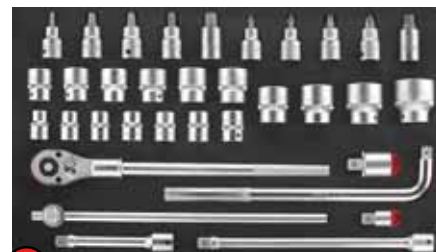

dimensions. L 95 cm x B 50 cm x H103 cm

Can you feel the "Force"

1 FOR F32031 1/4"-3/8" combinatieset 203dlg

5 FOR F5522 sleutelset 63dlg

2 FOR F41062 doppenset 1/2" 106dlg

6 FOR F6342 doppenset 3/4" 34 dlg 17-50mm