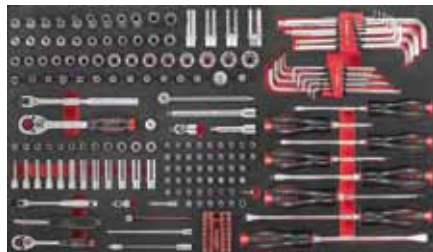

Can you feel the "Force"

1 FOR F32031 1/4"-3/8" combinatieset 203dlg