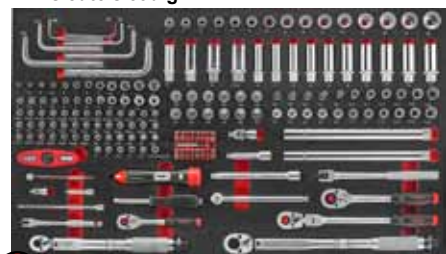

dimensions. L 95 cm x B 50 cm x H103 cm

FORCE
 PROFESSIONAL TOOLS

1 FOR F2592 schroevendraaiers + L sleutels 59dlg

2 FOR F31921A 1/4"-3/8" combinatie set 192dlg

3 FOR F41162 1/2" doppenet 116dlg

4 FOR F5505 sleutelset 50dlg 6-32mm